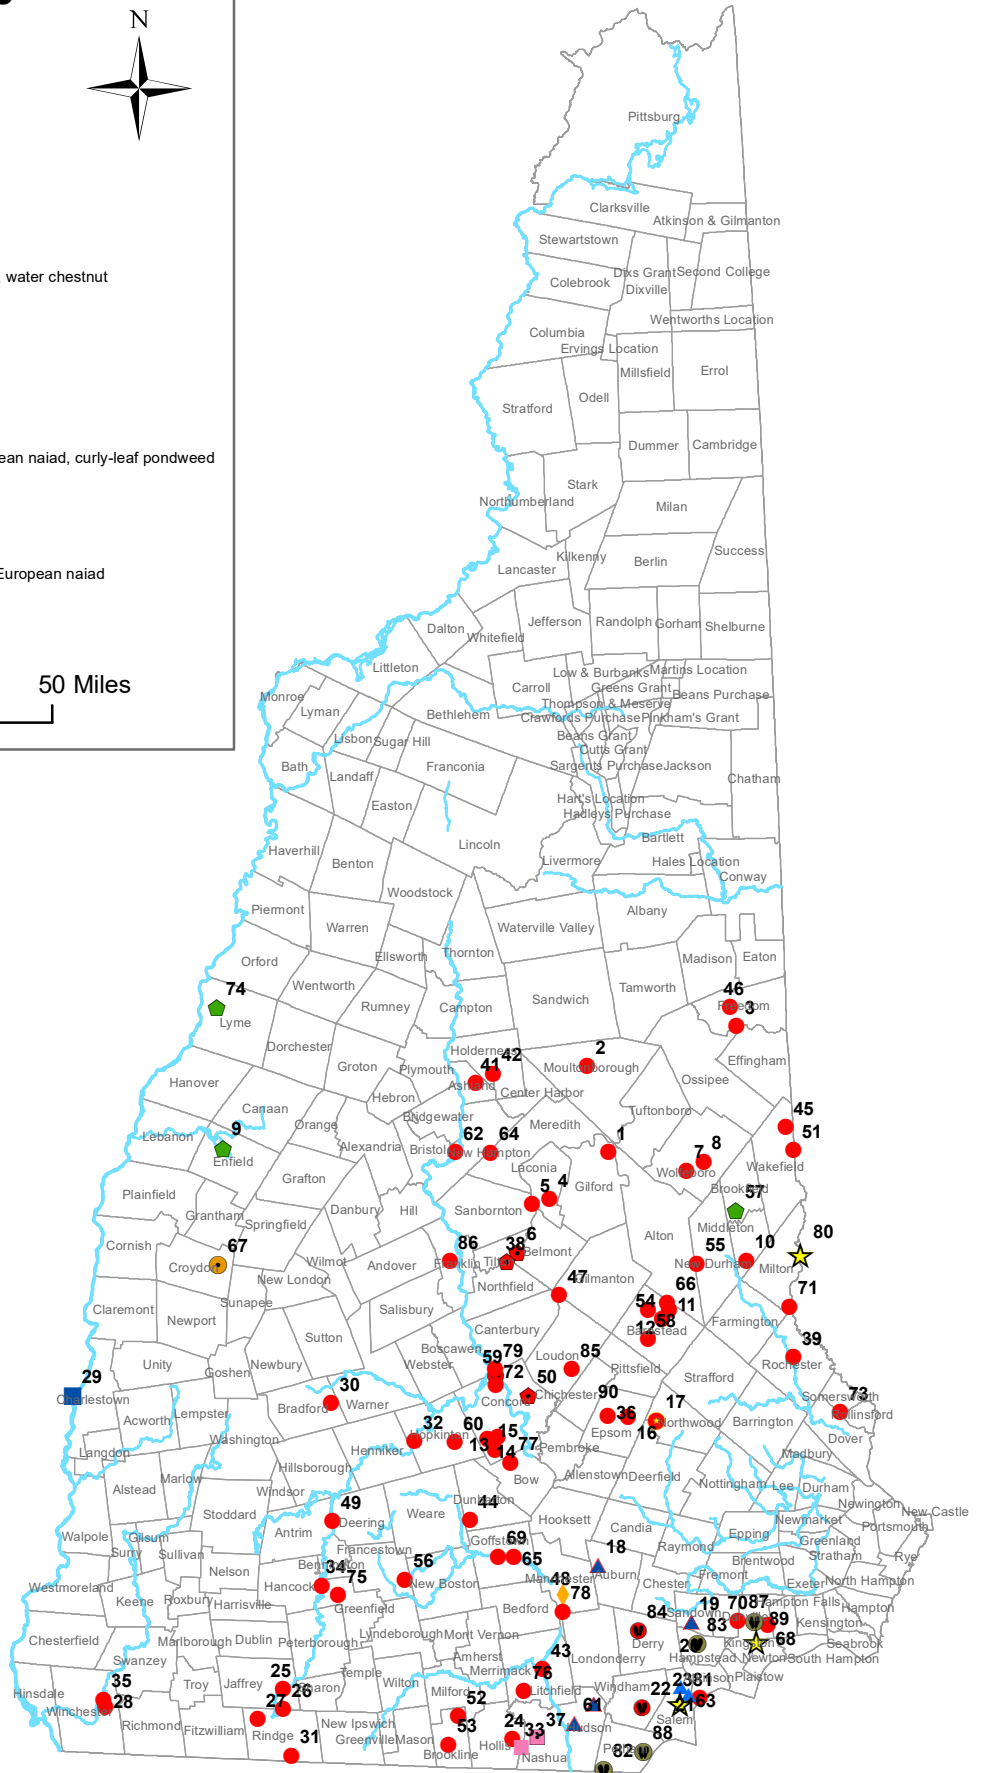

Aquatic Invasive Species (AIS) Infestation in New Hampshire

Legend

AIS Infestations

Type

-  Asian clam
-  Brazilian elodea
-  Curly-leaf pondweed
-  Eurasian milfoil
-  Eurasian milfoil, European naiad, Didymo, curly-leaf pondweed, water chestnut
-  European naiad
-  Fanwort
-  Variable milfoil
-  Variable milfoil, Asian clam
-  Variable milfoil, Curly-leaf pondweed
-  Variable milfoil, Eurasian milfoil, fanwort, water chestnut, European naiad, curly-leaf pondweed
-  Variable milfoil, European naiad
-  Variable milfoil, curly-leaf pondweed
-  Variable milfoil, fanwort
-  Variable milfoil, fanwort, Eurasian milfoil, curly-leaf pondweed, European naiad
-  Town_Boundaries_polygons
-  State_Boundary

Map prepared by NH DES
Exotic Species Program
Updated March 2021

Numbers correspond to separate
key which lists waterbody
name and town.

New Hampshire Waterbodies Infested with Aquatic Invasive Species (Updated March 2021)