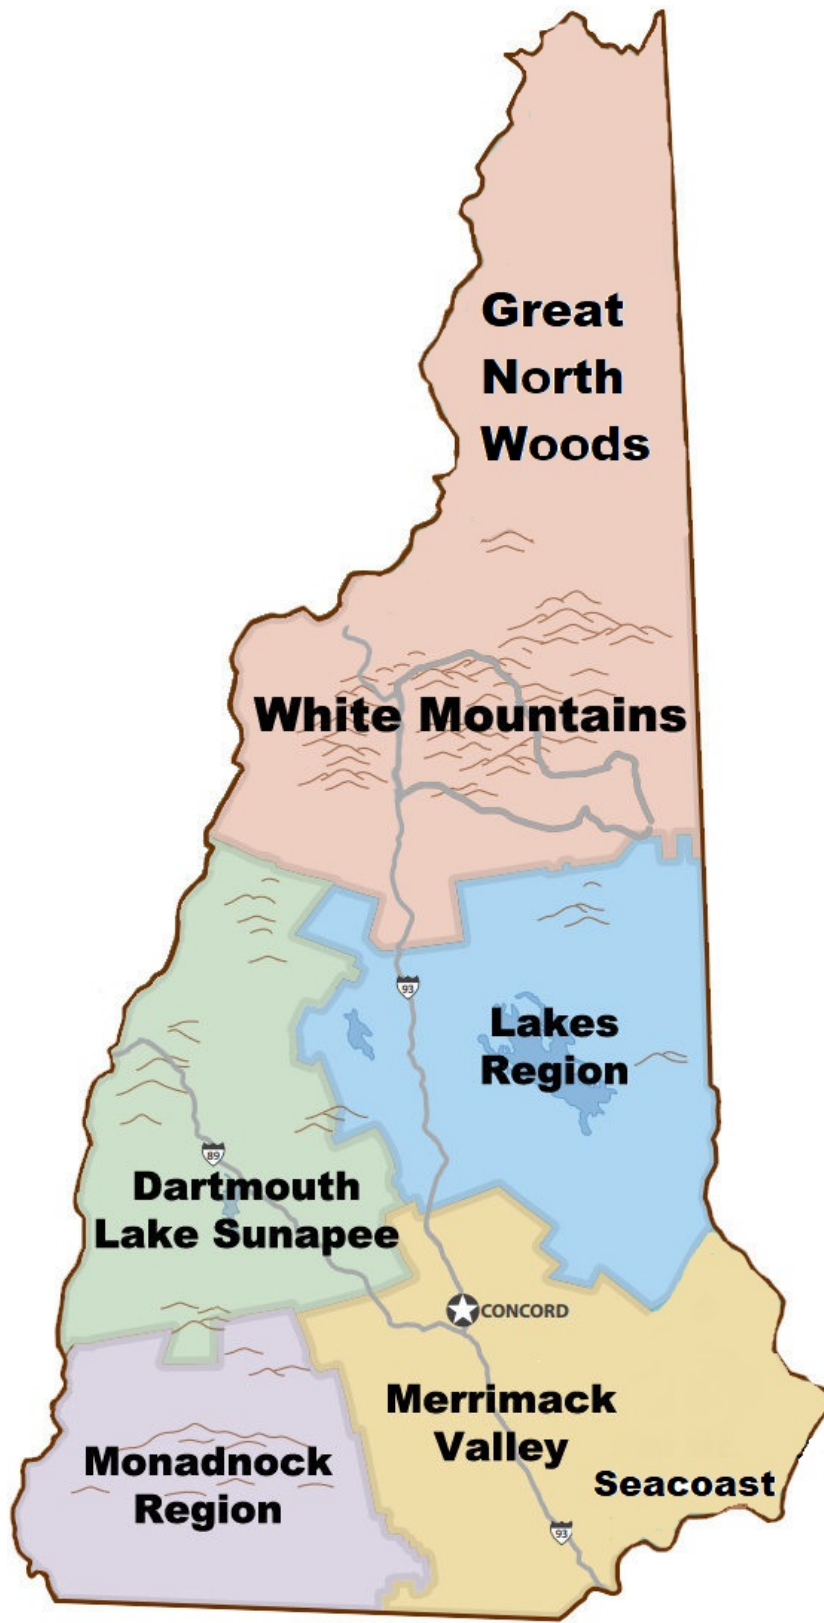

### **Service Provider Regions:**

- White Mountains/Great North Woods
- Dartmouth-Lake Sunapee Region
- Lakes Region
- Monadnock Region
- Merrimack Valley/Seacoast Region

If you aren't sure which region(s) you serve, see attached listing of towns in each region. As the program grows, regions that have been combined may be separated.

## New Hampshire Cities, Towns & Unincorporated Places by LakeSmart Service Provider Area

### DARTMOUTH-LAKE SUNAPEE

Acworth
Andover
Bradford
Canaan
Charlestown
<b>Claremont</b>
Cornish
Croydon
Danbury
Dorchester
Enfield
Goshen
Grafton
Grantham
Groton
Hanover
Langdon
<b>Lebanon</b>
Lempster
Lyme
New London
Newbury
Newport
Orange
Orford
Plainfield
Salisbury
Springfield
Sunapee
Sutton
Unity
Warner
Washington
Webster
Wentworth
Wilmot

### LAKES REGION

Alexandria
Alton
Ashland
Barnstead
Barrington
Belmont
Bridgewater
Bristol
Brookfield
Center Harbor
Eaton
Effingham
Farmington
<b>Franklin</b>
Freedom
Gilford
Gilmanton
Hebron
Hill
Holderness