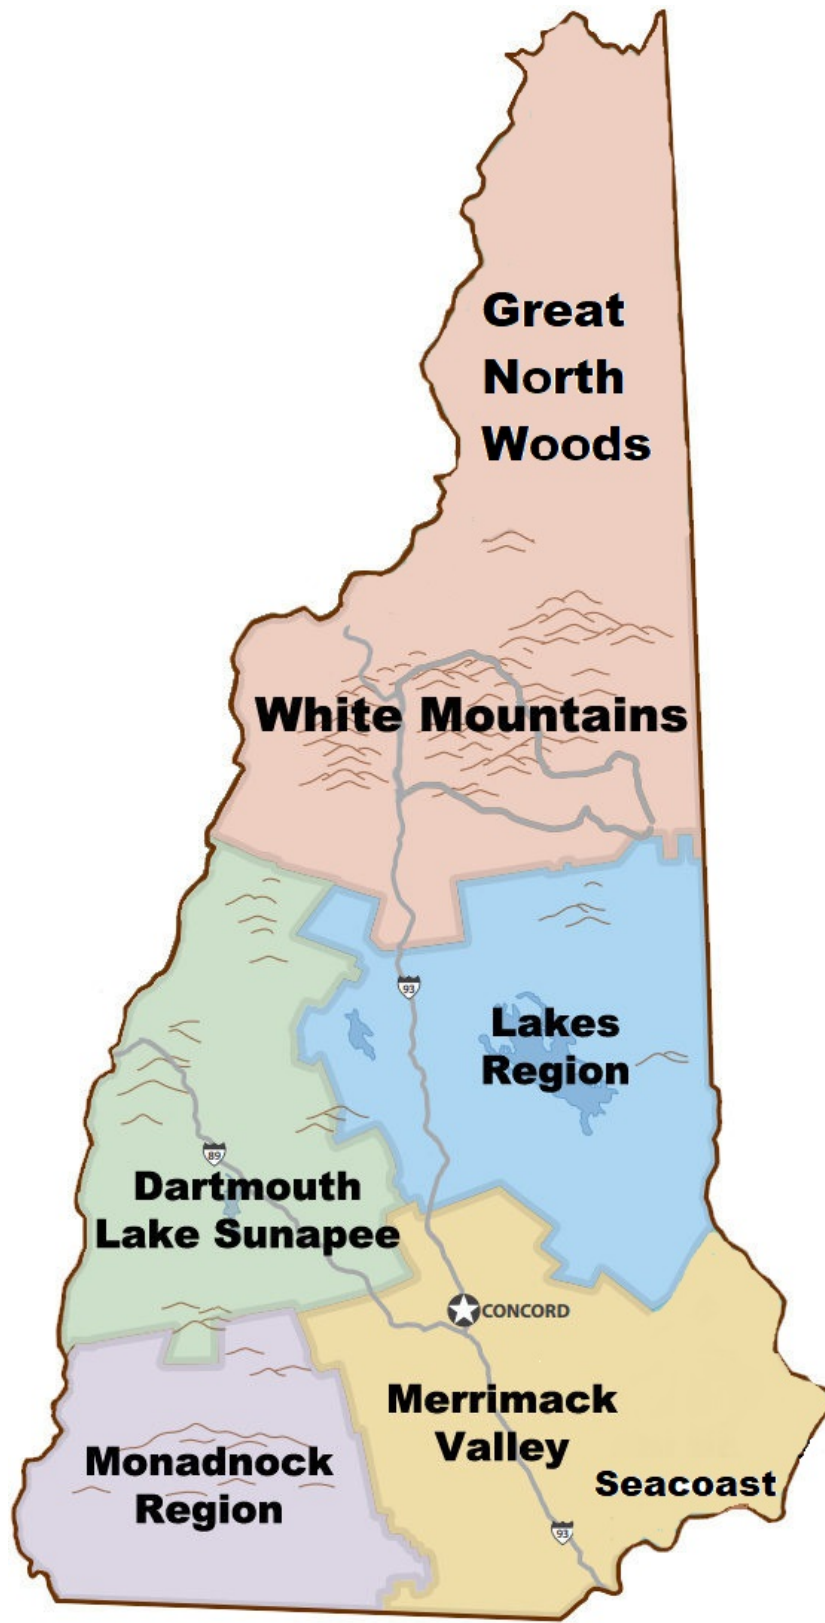

Service Provider Regions:

- White Mountains/Great North Woods
- Dartmouth-Lake Sunapee Region
- Lakes Region
- Monadnock Region
- Merrimack Valley/Seacoast Region

If you aren't sure which region(s) you serve, see attached listing of towns in each region. As the program grows, regions that have been combined may be separated.

LakeSmart Service Provider Areas

New Hampshire Cities, Towns & Unincorporated Places by LakeSmart Service Provider Area

DARTMOUTH-LAKE SUNAPEE

Acworth
 Andover
 Bradford
 Canaan
 Charlestown
Claremont
 Cornish
 Croydon
 Danbury
 Dorchester
 Enfield
 Goshen
 Grafton
 Grantham
 Groton
 Hanover
 Langdon
Lebanon
 Lempster
 Lyme
 New London
 Newbury
 Newport
 Orange
 Orford
 Plainfield
 Salisbury
 Springfield
 Sunapee
 Sutton
 Unity
 Warner
 Washington
 Webster
 Wentworth
 Wilmot

LAKES REGION

Alexandria
 Alton
 Ashland
 Barnstead
 Barrington
 Belmont
 Bridgewater
 Bristol
 Brookfield
 Center Harbor
 Eaton
 Effingham
 Farmington
Franklin
 Freedom
 Gilford
 Gilmanton
 Hebron
 Hill
 Holderness

Laconia

Madison
 Meredith
 Middleton
 Milton
 Moultonborough
 New Durham
 New Hampton
 Northfield
 Ossipee
 Pittsfield
 Plymouth
 Rumney

Sanbornton
 Sandwich
 Strafford
 Tamworth
 Tilton
 Tuftonboro
 Wakefield
 Wolfeboro