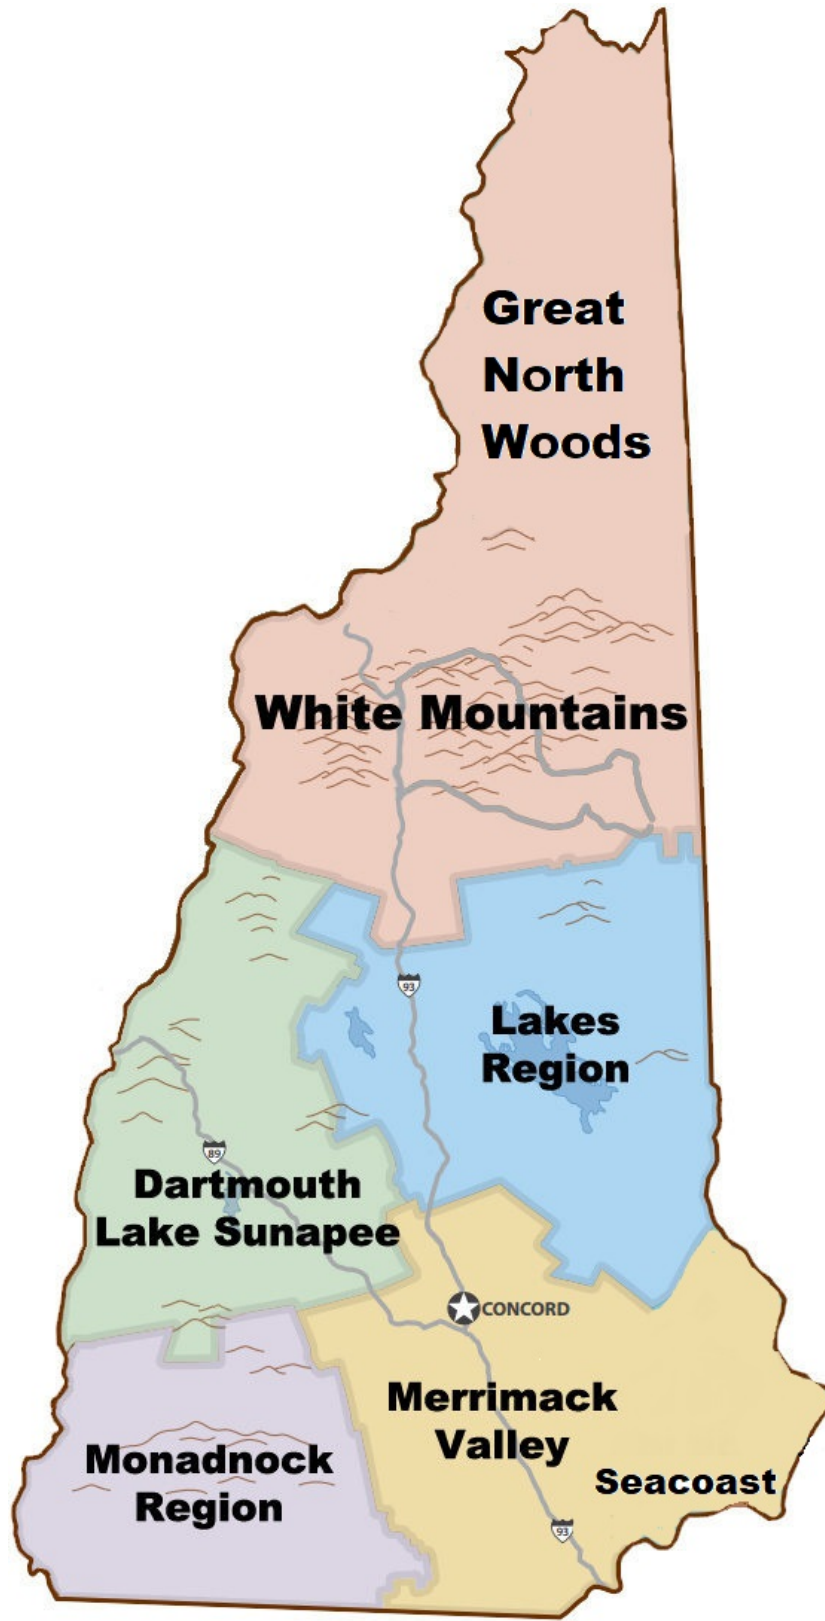

LakeSmart Service Provider Areas